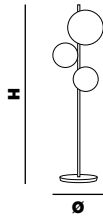

BUBBLES S1 BIG - S1 SMALL

Ø 20 cm | 7,87" / 12 cm | 4,72"
 H 36 cm | 14,17" / 28 cm | 11,02"

1 G9 bulb not included

BUBBLES S6

L x W 122 cm x 40 cm | 48,03" x 15,75"
 H 40 cm | 15,75"

6 G9 bulb not included

BUBBLES S4

Ø 26 cm | 7,87"
 H 68 cm | 26,77"

4 G9 bulb not included

BUBBLES PT3

Ø 30 cm | 11,81"
 H 165 cm | 64,69"

3 G9 bulb not included

BUBBLES A3

L x W 20,5 cm x 24 cm | 8,07" x 9,45"
 H 66 cm | 25,98"

3 G9 bulb not included

BUBBLES A2

L x W 20,5 cm x 24 cm | 8,07" x 9,45"
 H 46 cm | 18,11"

2 G9 bulb not included

BUBBLES LG2

Ø 21 cm | 8,07"
 H 48 cm | 18,90"

2 G9 bulb not included

BUBBLES LG1

Ø 20 cm | 7,87"
 H 48 cm | 18,90"

1 G9 bulb not included

Altezza - Height
 MIN 10 cm - 3,93"

Aggancio con rosone o scatola in metallo e tirante in metallo; altezza regolabile (A) - Hook with ceiling cup or metal box and metal cable; adjustable height (A)