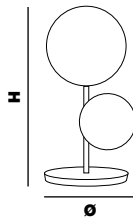

BUBBLES S1 BIG - S1 SMALL

Ø 20 cm | 7,87" / 12 cm | 4,72"
 H 36 cm | 14,17" / 28 cm | 11,02"

1 G9 bulb not included

BUBBLES S6

L x W 122 cm x 40 cm | 48,03" x 15,75"
 H 40 cm | 15,75"

6 G9 bulb not included

BUBBLES S4

Ø 26 cm | 7,87"
 H 68 cm | 26,77"

4 G9 bulb not included

BUBBLES PT3

Ø 30 cm | 11,81"
 H 165 cm | 64,69"

3 G9 bulb not included

BUBBLES A3

L x W 20,5 cm x 24 cm | 8,07" x 9,45"
 H 66 cm | 25,98"

3 G9 bulb not included

BUBBLES A2

L x W 20,5 cm x 24 cm | 8,07" x 9,45"
 H 46 cm | 18,11"

2 G9 bulb not included

BUBBLES LG2

Ø 21 cm | 8,07"
 H 48 cm | 18,90"

2 G9 bulb not included

BUBBLES LG1

Ø 20 cm | 7,87"
 H 48 cm | 18,90"

1 G9 bulb not included

Altezza - Height
 MIN 10 cm - 3,93"

Aggancio con rosone o scatola in metallo e tirante in metallo; altezza regolabile (A) - Hook with ceiling cup or metal box and metal cable; adjustable height (A)