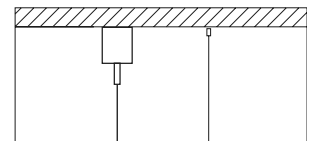

BUBBLES S4

Ø 26 cm | 7,87"
 H 68 cm | 26,77"

4 G9 bulb not included

BUBBLES PT3

Ø 30 cm | 11,81"
 H 165 cm | 64,69"

3 G9 bulb not included

BUBBLES A3

L x W 20,5 cm x 24 cm | 8,07" x 9,45"
 H 66 cm | 25,98"

3 G9 bulb not included

BUBBLES A2

L x W 20,5 cm x 24 cm | 8,07" x 9,45"
 H 46 cm | 18,11"

2 G9 bulb not included

BUBBLES LG2

Ø 21 cm | 8,07"
 H 48 cm | 18,90"

2 G9 bulb not included

BUBBLES LG1

Ø 20 cm | 7,87"
 H 48 cm | 18,90"

1 G9 bulb not included

Altezza - Height
 MIN 10 cm - 3,93"

Aggancio con rosone o scatola in metallo e tirante in metallo; altezza regolabile (A) - Hook with ceiling cup or metal box and metal cable; adjustable height (A)

Altezza - Height
 MIN 10 cm - 3,93"

Aggancio con rosone o scatola a soffitto e cavo di alimentazione; altezza regolabile (D) - Hook with ceiling cup and power cord; adjustable height (D)

Altezza - Height
 MIN 10 cm - 3,93"