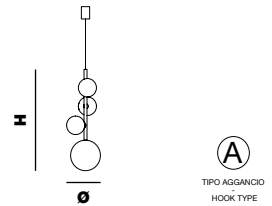

BUBBLES S1 BIG - S1 SMALL

Ø 20 cm | 7,87" / 12 cm | 4,72"
 H 36 cm | 14,17" / 28 cm | 11,02"

1 G9 bulb not included

BUBBLES S6

L x W 122 cm x 40 cm | 48,03" x 15,75"
 H 40 cm | 15,75"

6 G9 bulb not included

BUBBLES S4

Ø 26 cm | 7,87"
 H 68 cm | 26,77"

4 G9 bulb not included

BUBBLES PT3

Ø 30 cm | 11,81"
 H 165 cm | 64,69"

3 G9 bulb not included

BUBBLES A3

L x W 20,5 cm x 24 cm | 8,07" x 9,45"
 H 66 cm | 25,98"

3 G9 bulb not included

BUBBLES A2

L x W 20,5 cm x 24 cm | 8,07" x 9,45"
 H 46 cm | 18,11"

2 G9 bulb not included

BUBBLES LG2

Ø 21 cm | 8,07"
 H 48 cm | 18,90"

2 G9 bulb not included

BUBBLES LG1

Ø 20 cm | 7,87"
 H 48 cm | 18,90"

1 G9 bulb not included

Altezza - Height
 MIN 10 cm - 3,93"

Aggancio con rosone o scatola in metallo e tirante in metallo; altezza regolabile (A) - Hook with ceiling cup or metal box and metal cable; adjustable height (A)