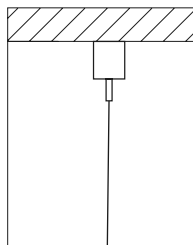

BUBBLES S4

Ø 26 cm | 7,87"
 H 68 cm | 26,77"

4 G9 bulb not included

BUBBLES PT3

Ø 30 cm | 11,81"
 H 165 cm | 64,69"

3 G9 bulb not included

BUBBLES A3

L x W 20,5 cm x 24 cm | 8,07" x 9,45"
 H 66 cm | 25,98"

3 G9 bulb not included

BUBBLES A2

L x W 20,5 cm x 24 cm | 8,07" x 9,45"
 H 46 cm | 18,11"

2 G9 bulb not included

BUBBLES LG2

Ø 21 cm | 8,07"
 H 48 cm | 18,90"

2 G9 bulb not included

BUBBLES LG1

Ø 20 cm | 7,87"
 H 48 cm | 18,90"

1 G9 bulb not included

Altezza - Height
 MIN 10 cm - 3,93"

Aggancio con rosone o scatola in metallo e tirante in metallo; altezza regolabile (A) - Hook with ceiling cup or metal box and metal cable; adjustable height (A)

Altezza - Height
 MIN 10 cm - 3,93"

Aggancio con rosone o scatola a soffitto e cavo di alimentazione; altezza regolabile (D) - Hook with ceiling cup and power cord; adjustable height (D)

Altezza - Height
 MIN 10 cm - 3,93"