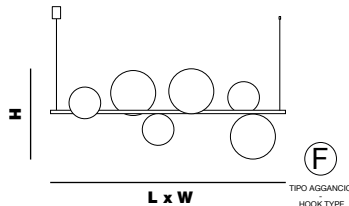

BUBBLES S1 BIG - S1 SMALL

Ø 20 cm | 7,87" / 12 cm | 4,72"
 H 36 cm | 14,17" / 28 cm | 11,02"

1 G9 bulb not included

BUBBLES S6

L x W 122 cm x 40 cm | 48,03" x 15,75"
 H 40 cm | 15,75"

6 G9 bulb not included

BUBBLES S4

Ø 26 cm | 7,87"
 H 68 cm | 26,77"

4 G9 bulb not included

BUBBLES PT3

Ø 30 cm | 11,81"
 H 165 cm | 64,69"

3 G9 bulb not included

BUBBLES A3

L x W 20,5 cm x 24 cm | 8,07" x 9,45"
 H 66 cm | 25,98"

3 G9 bulb not included

BUBBLES A2

L x W 20,5 cm x 24 cm | 8,07" x 9,45"
 H 46 cm | 18,11"

2 G9 bulb not included

BUBBLES LG2

Ø 21 cm | 8,07"
 H 48 cm | 18,90"

2 G9 bulb not included

BUBBLES LG1

Ø 20 cm | 7,87"
 H 48 cm | 18,90"

1 G9 bulb not included

Altezza - Height
 MIN 10 cm - 3,93"

Aggancio con rosone o scatola in metallo e tirante in metallo; altezza regolabile (A) - Hook with ceiling cup or metal box and metal cable; adjustable height (A)