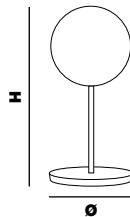

BUBBLES S1 BIG - S1 SMALL

Ø 20 cm | 7,87" / 12 cm | 4,72"
 H 36 cm | 14,17" / 28 cm | 11,02"

1 G9 bulb not included

BUBBLES S6

L x W 122 cm x 40 cm | 48,03" x 15,75"
 H 40 cm | 15,75"

6 G9 bulb not included

BUBBLES S4

Ø 26 cm | 7,87"
 H 68 cm | 26,77"

4 G9 bulb not included

BUBBLES PT3

Ø 30 cm | 11,81"
 H 165 cm | 64,69"

3 G9 bulb not included

BUBBLES A3

L x W 20,5 cm x 24 cm | 8,07" x 9,45"
 H 66 cm | 25,98"

3 G9 bulb not included

BUBBLES A2

L x W 20,5 cm x 24 cm | 8,07" x 9,45"
 H 46 cm | 18,11"

2 G9 bulb not included

BUBBLES LG2

Ø 21 cm | 8,07"
 H 48 cm | 18,90"

2 G9 bulb not included

BUBBLES LG1

Ø 20 cm | 7,87"
 H 48 cm | 18,90"

1 G9 bulb not included

Altezza - Height
 MIN 10 cm - 3,93"

Aggancio con rosone o scatola in metallo e tirante in metallo; altezza regolabile (A) - Hook with ceiling cup or metal box and metal cable; adjustable height (A)